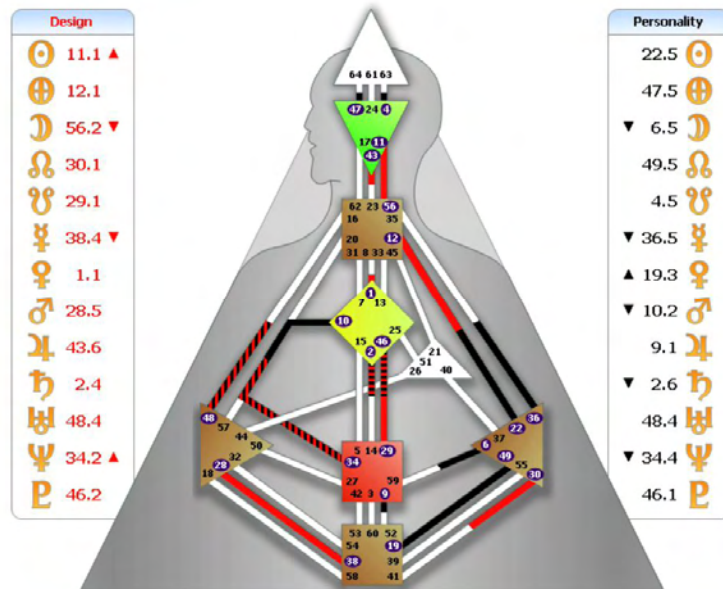

In our Design these three elements have specific locations within the body. The Magnetic Monopole sits in the sternum and holds us together in the illusion of our Separateness and gives us our direction for life. The Design Crystal sits within the skull and is the intelligence that operates and maintains the body. The Personality Crystal sits above the scalp and is the intelligence we recognize as 'who we think we are.' To illustrate this, you can look at the Design Crystal as the Vehicle (or Body), the Magnetic Monopole as the Driver and the Personality Crystal as the Passenger. One of the profound potentials in Human Design is the awakening of passenger consciousness.