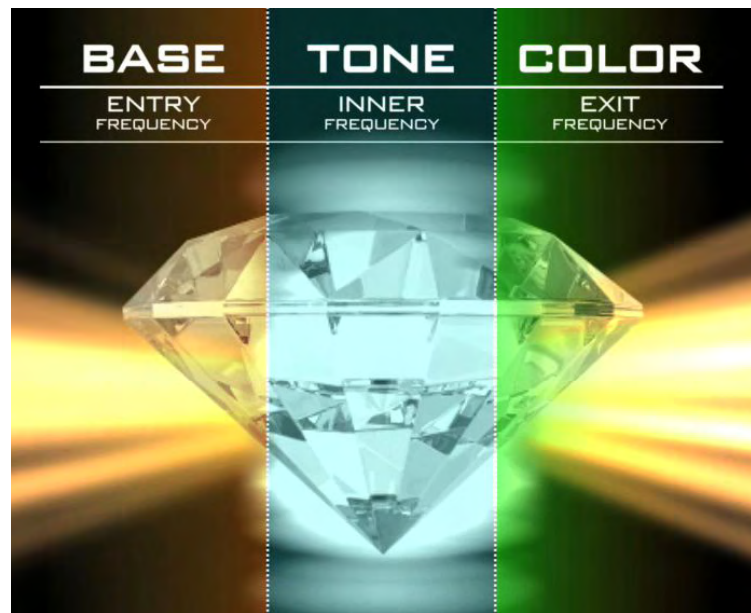

It is the Rave BodyGraph that transforms all these possibilities into the magic of a unique Individual Design. The BodyGraph is truly new: An extraordinary map to individual transformation, it is a synthesis. The bodygraph is built on Centers, or energy/information hubs. The Centers are rooted in the Hindu-Brahmin Chakra System, which used form principle mastery in the age of the seven centered being. The connections between the Centers known in Design as 'Channels' are from the Sephorith of Kabala and the Gates at either end of the Channels are from the I'Ching. It is the I'Ching Gates that are the key - through the Gates any activation of any position in the wheel can be translated to a position within the BodyGraph. In this way, Human Design calculations can translate an individual's positional data into a unique BodyGraph configuration, your Rave Chart. The calculation of an individual Design begins with accurate birth time but unlike astrological calculation, an individual Design is based on two calculations.

The nine-centered being is a binary consciousness. In Rave Cosmology, the totality called the Biverse is the by-product of a juxtaposed tension between Atomics and Dark Matter. According to the cosmology, in the beginning there were two Dark Matter 'crystals' that shattered and dispersed at the Big Bang: The Yin/Yang expressed through Design and Personality Crystals. The emergence of atoms also produced Neutrinos, the most abundant of all particles. The Neutrino Ocean, produced by all the living stars, is filtered by the Crystals of Consciousness. Every living thing is endowed with two crystals of consciousness: The Design crystal, an aspect of the original Yin, that transforms the neutrino data into the body and the life - and the Personality Crystal, an aspect of the original Yang that transforms the neutrino data into the potential of self-reflected consciousness. What binds the Biverse together binds us as well, which is the third and crucial element in the structure of a nine-centered being, the Magnetic Monopole.