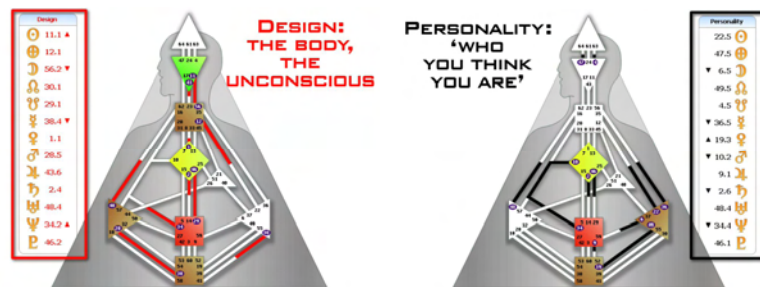

The two calculations in a Human Design chart display the imprint of each Crystal separately. In the Rave Chart, you see two sets of data on either side of the BodyGraph. On the right is the Personality data coded in black and on the left the Design data coded in red. At conception, the fetus is endowed with a Design Crystal that manifests the evolving form and a Magnetic Monopole that maintains its unique integrity and destiny. Only when the vehicle is ready does the Personality Crystal incarnate. This event takes place exactly 88 degrees of the Sun's movement before birth, or approximately three months before the birth. In a Human Design calculation the birth time calculation of the positions of the Sun/Earth and Lunar Nodes, Moon and planets form the Personality data base, the black, the 'who you think you are'. Calculating backwards from the birth time 88 degrees of the movement of the Sun, the point arrived at is the basis for the second calculation of the planetary positions. This is the Design data base, the red, the body, the bio-genetic inheritance, the unconscious.