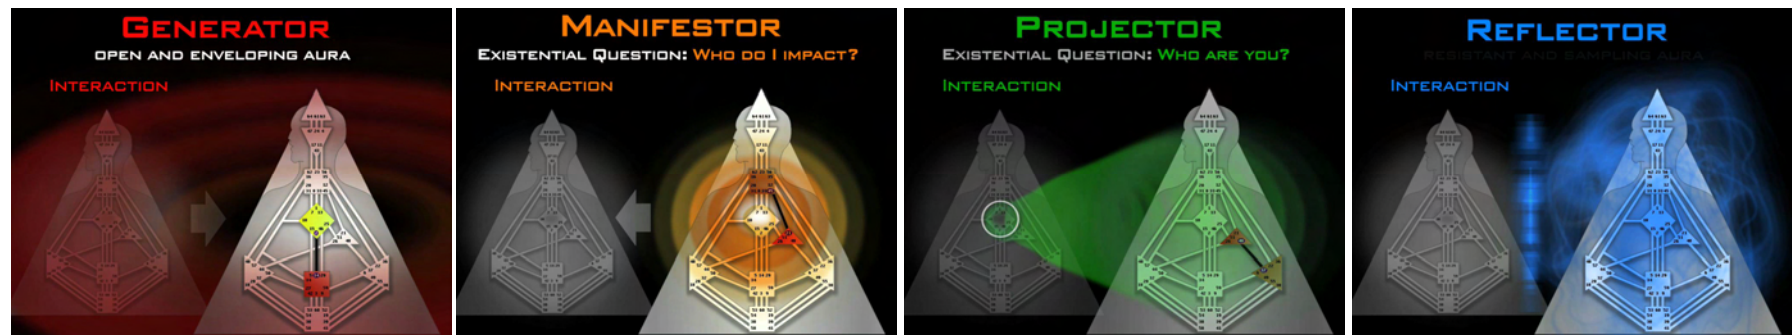

The quality and potential of your life is based on the decisions you make and the directions they lead to. Look at any Rave Chart and you will see an obvious duality between what is activated and colored in and what is white and open. As humans we are ruled by the genetic imperative to be attracted to what we are not. This genetic law that maintains the health of the gene pool pulls us towards conditioning. Each open center has a not-self strategy that directly impacts mental decision making. For the majority of Human Beings, their minds are conditioned by their openness and this distorts their decision making. Your Strategy sidesteps this basic pitfall.