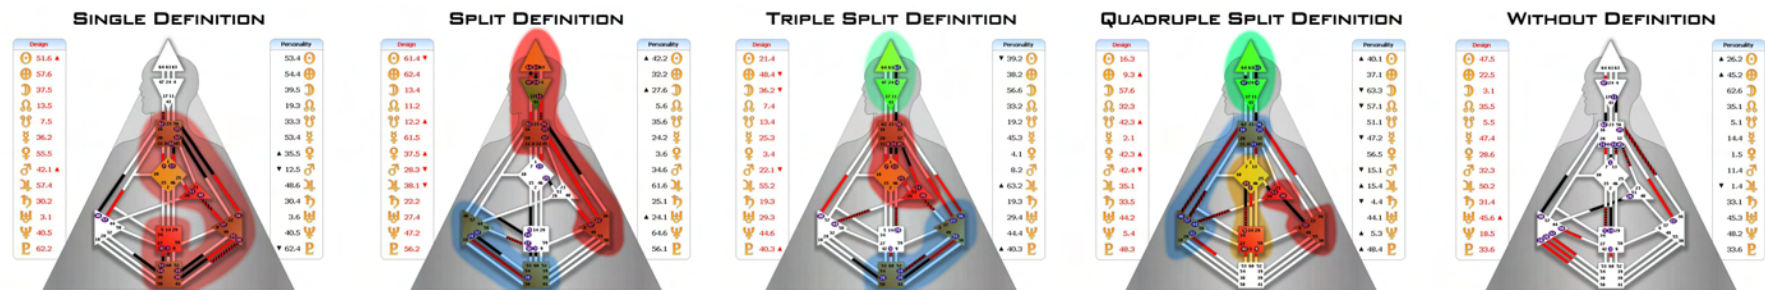

Once the two calculations are complete and the positions of the imprinting objects indicated in the Rave Mandala, then the magic of a unique individual Design can emerge. The positions in the Gates of the wheel can then be transferred to the graph itself. This is illustrated by coloring in half of the Channels. The database comes alive in the Rave BodyGraph, which is a map. Imagine that each Center is a community and these communities are connected by roads and tunnels. The roads in black are what is conscious and the tunnels in red are what is unconscious. When Centers are connected to each other, when the Gates at either end of the Channel are activated, a Definition is formed. A Definition is what throughout the life will be reliable and consistent.

Human Design is the Science of Differentiation. There are endless numbers of possibilities in the way in which BodyGraphs are configured. There are four different kinds of Definition: Single, which forms a continuous connection; split definition, where two areas of definition are separate from each other; triple split definition, with three separated areas; and the rare quadruple split definition, with four separate areas. Finally, there are those without definition. Most importantly Definition, or no Definition, leads to the core of Human Design knowledge and its value to you, as Type.