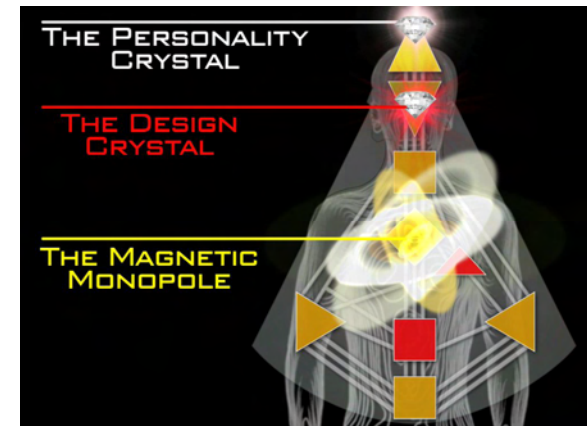

In our Design these three elements have specific locations within the body. The Magnetic Monopole sits in the sternum and holds us together in the illusion of our Separateness and gives us our direction for life. The Design Crystal sits within the skull and is the intelligence that operates and maintains the body. The Personality Crystal sits above the scalp and is the intelligence we recognize as 'who we think we are.' To illustrate this, you can look at the Design Crystal as the Vehicle (or Body), the Magnetic Monopole as the Driver and the Personality Crystal as the Passenger. One of the profound potentials in Human Design is the awakening of passenger consciousness.