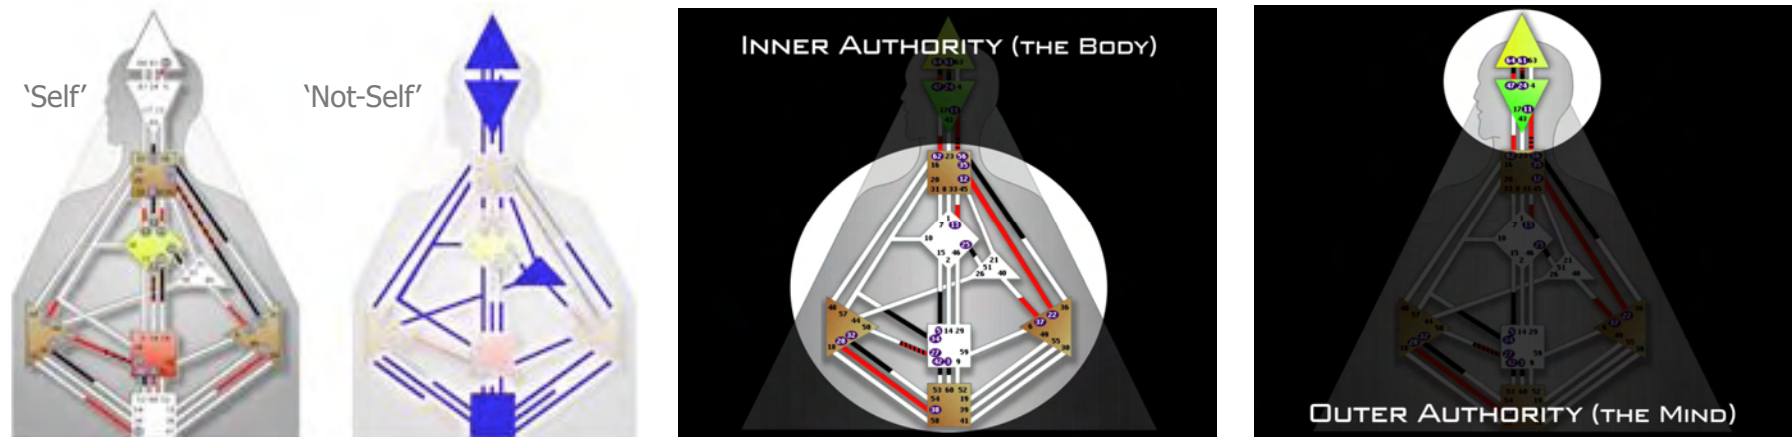

In Human Design, as we are a binary consciousness, we are endowed with two Authorities: the inner Authority of the Body to determine the life and the outer Authority of mind to express unique awareness. In the conditioned being known as the 'Not-Self', the mind expresses both inner and outer Authority. A mind absorbed in the machinations of survival will always withhold some truth in its attempt to control its future. We are not here to be absorbed in survival consciousness. Your Strategy aligns your life to the correct geometry, eliminates resistance and offers the great challenge of awareness to your Personality.

The most important step is to try the experiment for yourself. Discover your Design. The Newcomer center offers a free chart service with a wide array of free related information and access to free Human Design software. Also, you can take advantage of the free audio library where you can access descriptions and lectures for your Type and Authority. You can find the free audio library by clicking the resource TAB in the JAM.

Transform your life. Change the way you make decisions. Through experiment you will learn to honor your Strategy & Authority. It is the way to differentiation and the fulfillment of purpose.

Love Yourself
Ra Uru Hu