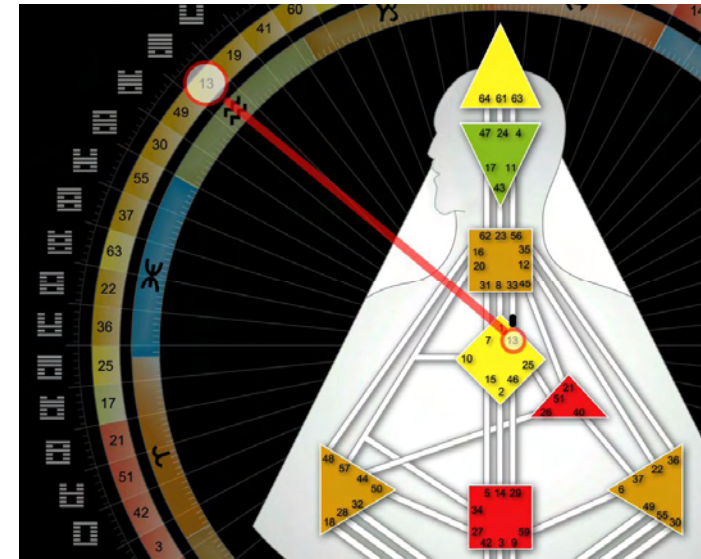

It is the Rave BodyGraph that transforms all these possibilities into the magic of a unique Individual Design. The BodyGraph is truly new: An extraordinary map to individual transformation, it is a synthesis. The bodygraph is built on Centers, or energy/information hubs. The Centers are rooted in the Hindu-Brahmin Chakra System, which used form principle mastery in the age of the seven centered being. The connections between the Centers known in Design as 'Channels' are from the Sephorith of Kabala and the Gates at either end of the Channels are from the I'Ching. It is the I'Ching Gates that are the key - through the Gates any activation of any position in the wheel can be translated to a position within the BodyGraph. In this way, Human Design calculations can translate an individual's positional data into a unique BodyGraph configuration, your Rave Chart. The calculation of an individual Design begins with accurate birth time but unlike astrological calculation, an individual Design is based on two calculations.